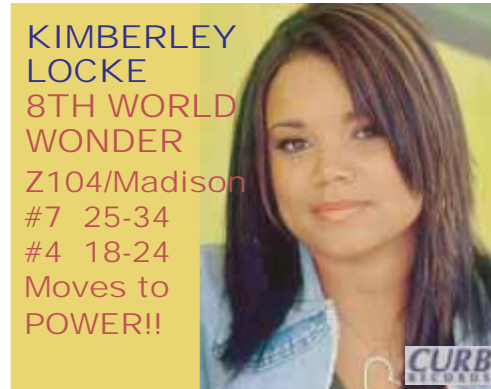

WSNX/Grand Rapids
No Adds

WWAX/Duluth
(Did Not Report)

WXSS/Milwaukee
Usher

WZEE/Madison
Anastacia
Evan & Jaron
Sugababes

WZOK/Rockford
(Did Not Report)

WZPW/Peoria
Janet Jackson
Pitbull
Alicia Keys
Westside
Connection

Artists from the Main Street family of labels are listed in red.

The 29th Annual Conclave
PARADIGM 2004-
IT'S FULL OF **SHIFT!**

July 15-18, 2004
Marriott City Center Hotel
Minneapolis, MN
visit www.theconclave.com